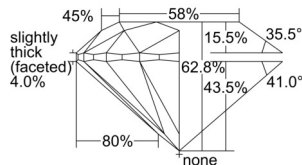

GIA®

FACSIMILE

GIA REPORT 6502443076

Verify this report at GIA.edu

GIA NATURAL DIAMOND DOSSIER®

September 18, 2024
GIA Report Number 6502443076
Shape and Cutting Style ..... Round Brilliant
Measurements ..... 6.10 - 6.14 x 3.84 mm

GRADING RESULTS

Carat Weight ..... 0.90 carat
Color Grade I
Clarity Grade VS1
Cut Grade ..... Excellent

ADDITIONAL GRADING INFORMATION

Polish ..... Excellent
Symmetry ..... Excellent
Fluorescence ..... None
Clarity Characteristics..... Crystal, Cloud, Needle, Pinpoint
Inspection(s): GIA 6502443076

PROPORTIONS

Profile to actual proportions

GRADING SCALES

GIA COLOR SCALE	GIA CLARITY SCALE	GIA CUT SCALE	
COLOURLESS	FLAWLESS	EXCELLENT	
D	INTERNALLY FLAWLESS		
E	VERY VERY SLIGHTLY INCLUDED	VERY GOOD	
F			VVS₁
G	VVS₂	GOOD	
H	VS₁		
I	VS₂	FAIR	
J	SI₁		
K	SI₂	POOR	
L	I₁		
M	I₂		
N	I₃		
O			
P			
Q			
R			
S			
T			
U			
V			
W			
X			
Y			
Z