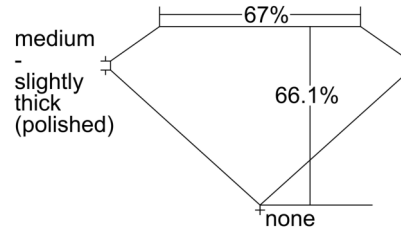

GIA NATURAL DIAMOND GRADING REPORT

September 20, 2024
 GIA Report Number 6502443091
 Shape and Cutting Style Emerald Cut
 Measurements 7.12 x 4.69 x 3.10 mm

GRADING RESULTS

Carat Weight 1.00 carat
 Color Grade F
 Clarity Grade Flawless

ADDITIONAL GRADING INFORMATION

Polish Excellent
 Symmetry Excellent
 Fluorescence None
 Inscription(s): GIA 6502443091

PROPORTIONS

Profile not to actual proportions

CLARITY CHARACTERISTICS

GRADING SCALES

GIA COLOR SCALE		GIA CLARITY SCALE	
COLOURLESS	D	VERY VERY SLIGHTLY INCLUDED	FLAWLESS
	E		INTERNALLY FLAWLESS
	F		VVS ₁
NEAR COLOURLESS	G	VERY SLIGHTLY INCLUDED	VVS ₂
	H		VS ₁
	I		VS ₂
FANT	J	SLIGHTLY INCLUDED	SI ₁
	K		SI ₂
	L		I ₁
VERY LIGHT	M	INCLUDED	I ₂
	N		I ₃
	O		
LIGHT	P		
	Q		
	R		
	S		
	T		
	U		
	V		
W			
X			
Y			
Z			