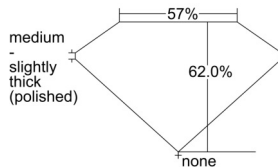

GIA®

FACSIMILE

GIA REPORT 6502443919

Verify this report at GIA.edu

GIA NATURAL DIAMOND DOSSIER®

September 19, 2024
GIA Report Number **6502443919**
Shape and Cutting Style ..... **Rectangular Step Cut**
Measurements ..... **6.86 x 3.21 x 1.99 mm**

GRADING RESULTS

Carat Weight ..... **0.45 carat**
Color Grade ..... **F**
Clarity Grade **VS1**

ADDITIONAL GRADING INFORMATION

Polish ..... **Excellent**
Symmetry ..... **Excellent**
Fluorescence ..... **None**
Clarity Characteristics..... **Cloud, Feather, Pinpoint, Needle**
Inscription(s): **GIA 6502443919**

PROPORTIONS

Profile not to actual proportions

GRADING SCALES

GIA COLOR SCALE		GIA CLARITY SCALE	
NEAR COLORLESS	D	VERY SLIGHTLY SLEIGHTLY INCLUDED	FLAWLESS
	E		INTERNALLY FLAWLESS
	F		VS₁
	G		VS₂
	H		VS₁
	I		VS₂
	J		SI₁
	K		SI₂
	L		I₁
	M		I₂
FAINT	N	INCLUDED	I₃
	O		
	P		
	Q		
VERY LIGHT	R		
	S		
	T		
	U		
LIGHT	V		
	W		
	X		
	Y		
Z