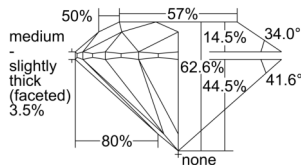

GIA®

FACSIMILE

GIA REPORT 6502444740

Verify this report at GIA.edu

GIA NATURAL DIAMOND DOSSIER®

October 04, 2024
GIA Report Number 6502444740
Shape and Cutting Style ..... Round Brilliant
Measurements ..... 5.30 - 5.33 x 3.32 mm

GRADING RESULTS

Carat Weight ..... 0.57 carat
Color Grade ..... G
Clarity Grade S11
Cut Grade ..... Excellent

ADDITIONAL GRADING INFORMATION

Polish ..... Excellent
Symmetry ..... Excellent
Fluorescence ..... None
Clarity Characteristics..... Cloud, Crystal, Feather
Inscription(s): GIA 6502444740

PROPORTIONS

Profile to actual proportions

GRADING SCALES

GIA COLOR SCALE	GIA CLARITY SCALE	GIA CUT SCALE	
D	FLAWLESS	EXCELLENT	
E	INTERNALLY FLAWLESS		
F		VVS₁	VERY GOOD
G	VVS₂		
H	VS₁	GOOD	
I	VS₂		
J	S1₁	FAIR	
K	S1₂		
L	I₁	POOR	
M	I₂		
N	I₃		
O			
P			
Q			
R			
S			
T			
U			
V			
W			
X			
Y			
Z