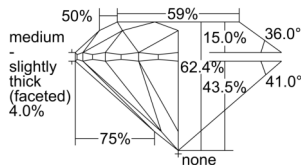

GIA®

FACSIMILE

GIA REPORT 6502446124

Verify this report at GIA.edu

GIA NATURAL DIAMOND DOSSIER®

September 19, 2024
GIA Report Number **6502446124**
Shape and Cutting Style ..... **Round Brilliant**
Measurements ..... **5.63 - 5.66 x 3.52 mm**

GRADING RESULTS

Carat Weight ..... **0.70 carat**
Color Grade ..... **H**
Clarity Grade **S11**
Cut Grade ..... **Excellent**

ADDITIONAL GRADING INFORMATION

Polish ..... **Excellent**
Symmetry ..... **Excellent**
Fluorescence ..... **None**
Clarity Characteristics..... **Cloud**
Inscription(s): **GIA 6502446124**

PROPORTIONS

Profile to actual proportions

GRADING SCALES

GIA COLOR SCALE

COLORED	D
	E
	F
	G
	H
	I
	J
NEAR COLORLESS	K
	L
	M
	N
	O
	P
	R
	S
	T
	U
	V
	W
	X
	Y
LIGHT	Z

GIA CLARITY SCALE

FLAWLESS	VERY VERY SLIGHTLY INCLUDED	VS₁	VS₂	SI₁	SI₂	I₁	I₂	I₃	
									FLAWLESS
INTERNALLY FLAWLESS	VERY SLIGHTLY INCLUDED								

GIA CUT SCALE

EXCELLENT
VERY GOOD
GOOD
FAIR
POOR