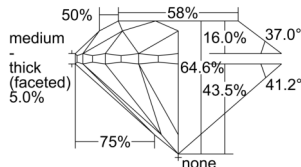

GIA®

FACSIMILE

GIA REPORT 6502446236

Verify this report at GIA.edu

GIA NATURAL DIAMOND DOSSIER®

September 20, 2024
GIA Report Number **6502446236**
Shape and Cutting Style ..... **Round Brilliant**
Measurements ..... **5.52 - 5.57 x 3.58 mm**

GRADING RESULTS

Carat Weight ..... **0.70 carat**
Color Grade ..... **F**
Clarity Grade **VVS2**
Cut Grade ..... **Very Good**

ADDITIONAL GRADING INFORMATION

Polish ..... **Excellent**
Symmetry ..... **Very Good**
Fluorescence ..... **None**
Clarity Characteristics. **Needle, Pinpoint, Indented Natural, Cavity**
Inscription(s): **GIA 6502446236**

PROPORTIONS

Profile to actual proportions

GRADING SCALES

GIA COLOR SCALE	GIA CLARITY SCALE	GIA CUT SCALE	
D	FLAWLESS	EXCELLENT	
E	INTERNALLY FLAWLESS		
F		VVS₁	VERY GOOD
G	VVS₂		
H	VS₁	GOOD	
I	VS₂		
J	SI₁	FAIR	
K	SI₂		
L	I₁	POOR	
M	I₂		
N	I₃		
O			
P			
Q			
R			
S			
T			
U			
V			
W			
X			
Y			
Z