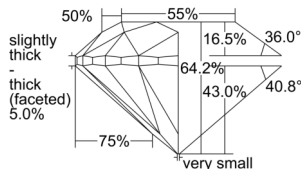

GIA®

FACSIMILE

GIA REPORT 6502446718

Verify this report at gia.edu

GIA NATURAL DIAMOND DOSSIER®

September 19, 2024
GIA Report Number **6502446718**
Shape and Cutting Style ..... **Round Brilliant**
Measurements ..... **5.28 - 5.31 x 3.40 mm**

GRADING RESULTS

Carat Weight ..... **0.60 carat**
Color Grade ..... **G**
Clarity Grade **S12**
Cut Grade ..... **Very Good**

ADDITIONAL GRADING INFORMATION

Polish ..... **Very Good**
Symmetry ..... **Very Good**
Fluorescence ..... **None**
Clarity Characteristics..... **Crystal, Cloud**
Inscription(s): **GIA 6502446718**

PROPORTIONS

Profile to actual proportions

GRADING SCALES

GIA COLOR SCALE	GIA CLARITY SCALE	GIA CUT SCALE
D	FLAWLESS	EXCELLENT
E	INTERNALLY FLAWLESS	
F	VVS₁	VERY GOOD
G		
H	VS₁	GOOD
I		
J	VS₂	FAIR
K		
L	SI₁	POOR
M		
N	I₁	
O		
P	I₂	
Q		
R	I₃	
S		
T		
U		
V		
W		
X		
Y		
Z