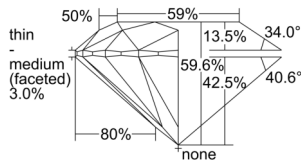

GIA®

FACSIMILE

GIA REPORT 6502448884

Verify this report at GIA.edu

GIA NATURAL DIAMOND DOSSIER®

September 19, 2024
GIA Report Number 6502448884
Shape and Cutting Style ..... Round Brilliant
Measurements ..... 5.46 - 5.50 x 3.27 mm

GRADING RESULTS

Carat Weight ..... 0.60 carat
Color Grade ..... D
Clarity Grade S11
Cut Grade ..... Excellent

ADDITIONAL GRADING INFORMATION

Polish ..... Excellent
Symmetry ..... Excellent
Fluorescence ..... None
Clarity Characteristics ..... Cloud, Crystal
Inscription(s): GIA 6502448884

PROPORTIONS

Profile to actual proportions

GRADING SCALES

GIA COLOR SCALE	GIA CLARITY SCALE	GIA CUT SCALE	
D	FLAWLESS	EXCELLENT	
E	INTERNALLY FLAWLESS		
F		VVS₁	VERY GOOD
G	VVS₂		
H	VS₁	GOOD	
I	VS₂		
J	S1₁	FAIR	
K	S1₂		
L	I₁	POOR	
M	I₂		
N	I₃		
O			
P			
Q			
R			
S			
T			
U			
V			
W			
X			
Y			
Z