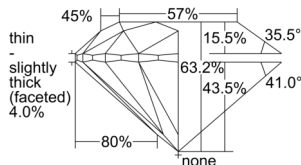

GIA®

FACSIMILE

GIA REPORT 6502450271

Verify this report at GIA.edu

GIA NATURAL DIAMOND DOSSIER®

September 18, 2024
GIA Report Number 6502450271
Shape and Cutting Style ..... Round Brilliant
Measurements ..... 5.60 - 5.65 x 3.55 mm

GRADING RESULTS

Carat Weight ..... 0.70 carat
Color Grade ..... D
Clarity Grade VS1
Cut Grade ..... Excellent

ADDITIONAL GRADING INFORMATION

Polish ..... Excellent
Symmetry ..... Very Good
Fluorescence ..... None
Clarity Characteristics ..... Indented Natural, Cloud
Inspection(s): GIA 6502450271

PROPORTIONS

GRADING SCALES

GIA COLOR SCALE

COLOREDNESS	D
	E
	F
	G
	H
	I
	J
NEAR COLORLESS	K
	L
Faint	M
	N
	O
	P
Very Light	Q
	R
	S
	T
	U
	V
Light	W
	X
	Y
	Z

GIA CLARITY SCALE

VERY VERY SLIGHTLY INCLUDED	FLAWLESS
	INTERNALLY FLAWLESS
VERY SLIGHTLY INCLUDED	VVS₁
	VVS₂
SLIGHTLY INCLUDED	VS₁
	VS₂
INCLUDED	SI₁
	SI₂
	I₁
	I₂
	I₃

GIA CUT SCALE

EXCELLENT
VERY GOOD
GOOD
FAIR
POOR