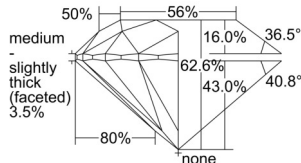

GIA®

FACSIMILE

GIA REPORT 6502450421

Verify this report at GIA.edu

GIA NATURAL DIAMOND DOSSIER®

September 19, 2024
GIA Report Number 6502450421
Shape and Cutting Style ..... Round Brilliant
Measurements ..... 5.19 - 5.23 x 3.26 mm

GRADING RESULTS

Carat Weight ..... 0.55 carat
Color Grade ..... G
Clarity Grade S11
Cut Grade ..... Excellent

ADDITIONAL GRADING INFORMATION

Polish ..... Excellent
Symmetry ..... Excellent
Fluorescence ..... None
Clarity Characteristics ..... Crystal
Inscription(s): GIA 6502450421

PROPORTIONS

Profile to actual proportions

GRADING SCALES

GIA COLOR SCALE	GIA CLARITY SCALE	GIA CUT SCALE	
D	FLAWLESS	EXCELLENT	
E	INTERNALLY FLAWLESS		
F		VVS₁	VERY GOOD
G	VVS₂		
H	VS₁	GOOD	
I	VS₂		
J	SI₁	FAIR	
K	SI₂		
L	I₁	POOR	
M	I₂		
N	I₃		
O			
P			
Q			
R			
S			
T			
U			
V			
W			
X			
Y			
Z