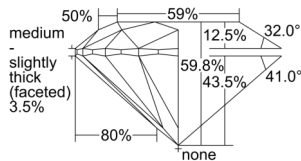

GIA®

FACSIMILE

GIA REPORT 6502450506

Verify this report at GIA.edu

GIA NATURAL DIAMOND DOSSIER®

September 18, 2024
GIA Report Number 6502450506
Shape and Cutting Style ..... Round Brilliant
Measurements ..... 5.74 - 5.77 x 3.44 mm

GRADING RESULTS

Carat Weight ..... 0.70 carat
Color Grade ..... F
Clarity Grade S11
Cut Grade ..... Excellent

ADDITIONAL GRADING INFORMATION

Polish ..... Excellent
Symmetry ..... Excellent
Fluorescence ..... None
Clarity Characteristics ..... Cloud, Feather, Crystal
Inspection(s): GIA 6502450506

PROPORTIONS

Profile to actual proportions

GRADING SCALES

GIA COLOR SCALE	GIA CLARITY SCALE	GIA CUT SCALE
D	FLAWLESS	EXCELLENT
E	FLAWLESS	
F	INTERNALLY FLAWLESS	VERY GOOD
G	FLAWLESS	
H	VVS₁	GOOD
I	VVS₂	
J	VS₁	FAIR
K	VS₂	
L	S1₁	POOR
M	S1₂	
N	I₁	
O	I₂	
P	I₃	
Q		
R		
S		
T		
U		
V		
W		
X		
Y		
Z