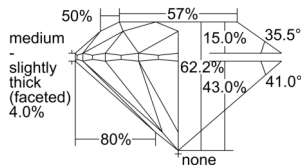

GIA®

FACSIMILE

GIA REPORT 6502450556

Verify this report at GIA.edu

GIA NATURAL DIAMOND DOSSIER®

September 19, 2024
GIA Report Number 6502450556
Shape and Cutting Style ..... Round Brilliant
Measurements ..... 3.90 - 3.92 x 2.43 mm

GRADING RESULTS

Carat Weight ..... 0.23 carat
Color Grade ..... G
Clarity Grade VS1
Cut Grade ..... Excellent

ADDITIONAL GRADING INFORMATION

Polish ..... Excellent
Symmetry ..... Excellent
Fluorescence ..... None
Clarity Characteristics ..... Cloud, Pinpoint, Indented Natural
Inspection(s): GIA 6502450556

PROPORTIONS

Profile to actual proportions