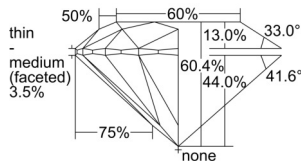

GIA®

FACSIMILE

GIA REPORT 6502450605

Verify this report at GIA.edu

GIA NATURAL DIAMOND DOSSIER®

September 19, 2024
GIA Report Number 6502450605
Shape and Cutting Style ..... Round Brilliant
Measurements ..... 4.88 - 4.90 x 2.96 mm

GRADING RESULTS

Carat Weight ..... 0.43 carat
Color Grade ..... F
Clarity Grade S11
Cut Grade ..... Excellent

ADDITIONAL GRADING INFORMATION

Polish ..... Excellent
Symmetry ..... Excellent
Fluorescence ..... None
Clarity Characteristics ..... Cloud, Crystal, Feather
Inscription(s): GIA 6502450605

PROPORTIONS

Profile to actual proportions

GRADING SCALES

GIA COLOR SCALE	GIA CLARITY SCALE	GIA CUT SCALE	
D	FLAWLESS	EXCELLENT	
E	INTERNALLY FLAWLESS		
F		VVS₁	VERY GOOD
G	VVS₂		
H	VS₁	GOOD	
I	VS₂		
J	S1₁	FAIR	
K	S1₂		
L	I₁	POOR	
M	I₂		
N	I₃		
O			
P			
Q			
R			
S			
T			
U			
V			
W			
X			
Y			
Z