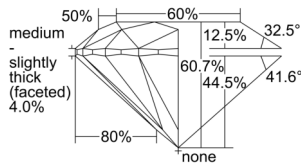

GIA®

FACSIMILE

GIA REPORT 6502451184

Verify this report at GIA.edu

GIA NATURAL DIAMOND DOSSIER®

September 19, 2024
GIA Report Number 6502451184
Shape and Cutting Style ..... Round Brilliant
Measurements ..... 4.04 - 4.05 x 2.46 mm

GRADING RESULTS

Carat Weight ..... 0.24 carat
Color Grade ..... G
Clarity Grade VS1
Cut Grade ..... Excellent

ADDITIONAL GRADING INFORMATION

Polish ..... Excellent
Symmetry ..... Excellent
Fluorescence ..... None
Clarity Characteristics..... Crystal, Needle, Pinpoint, Cloud
Inscription(s): GIA 6502451184

PROPORTIONS

Profile to actual proportions

GRADING SCALES

GIA COLOR SCALE	GIA CLARITY SCALE	GIA CUT SCALE	
D	FLAWLESS	EXCELLENT	
E	INTERNALLY FLAWLESS		
F		VVS₁	VERY GOOD
G	VVS₂		
H	VS₁	GOOD	
I	VS₂		
J	SI₁	FAIR	
K	SI₂		
L	I₁	POOR	
M	I₂		
N	I₃		
O			
P			
Q			
R			
S			
T			
U			
V			
W			
X			
Y			
Z