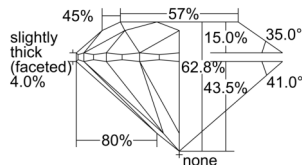

GIA®

FACSIMILE

GIA REPORT 6502452641

Verify this report at GIA.edu

GIA NATURAL DIAMOND DOSSIER®

September 19, 2024
GIA Report Number 6502452641
Shape and Cutting Style ..... Round Brilliant
Measurements ..... 5.91 - 5.96 x 3.72 mm

GRADING RESULTS

Carat Weight ..... 0.81 carat
Color Grade ..... H
Clarity Grade VS2
Cut Grade ..... Excellent

ADDITIONAL GRADING INFORMATION

Polish ..... Excellent
Symmetry ..... Excellent
Fluorescence ..... Faint
Clarity Characteristics ..... Cloud, Crystal
Inscription(s): GIA 6502452641

PROPORTIONS

Profile to actual proportions

GRADING SCALES

GIA COLOR SCALE	GIA CLARITY SCALE	GIA CUT SCALE	
D	FLAWLESS	EXCELLENT	
E	INTERNALLY FLAWLESS		
F		VVS₁	VERY GOOD
G	VVS₂		
H	VS₁	GOOD	
I	VS₂		
J	SI₁	FAIR	
K	SI₂		
L	I₁	POOR	
M	I₂		
N	I₃		
O			
P			
Q			
R			
S			
T			
U			
V			
W			
X			
Y			
Z