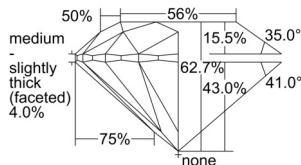

GIA®

FACSIMILE

GIA REPORT 6502452875

Verify this report at GIA.edu

GIA NATURAL DIAMOND DOSSIER®

September 19, 2024
GIA Report Number 6502452875
Shape and Cutting Style ..... Round Brilliant
Measurements ..... 5.07 - 5.10 x 3.19 mm

GRADING RESULTS

Carat Weight ..... 0.51 carat
Color Grade ..... G
Clarity Grade S11
Cut Grade ..... Excellent

ADDITIONAL GRADING INFORMATION

Polish ..... Excellent
Symmetry ..... Excellent
Fluorescence ..... None
Clarity Characteristics ..... Cloud
Inscription(s): GIA 6502452875

PROPORTIONS

Profile to actual proportions

GRADING SCALES

GIA COLOR SCALE	GIA CLARITY SCALE	GIA CUT SCALE	
D	FLAWLESS	EXCELLENT	
E	INTERNALLY FLAWLESS		
F		VVS₁	VERY GOOD
G	VVS₂		
H	VS₁	GOOD	
I	VS₂		
J	S1₁	FAIR	
K	S1₂		
L	I₁	POOR	
M	I₂		
N	I₃		
O			
P			
Q			
R			
S			
T			
U			
V			
W			
X			
Y			
Z