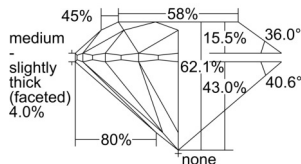

GIA®

FACSIMILE

GIA REPORT 6502454069

Verify this report at GIA.edu

GIA NATURAL DIAMOND DOSSIER®

September 20, 2024
GIA Report Number 6502454069
Shape and Cutting Style ..... Round Brilliant
Measurements ..... 5.44 - 5.47 x 3.39 mm

GRADING RESULTS

Carat Weight ..... 0.62 carat
Color Grade L
Clarity Grade VS1
Cut Grade ..... Excellent

ADDITIONAL GRADING INFORMATION

Polish ..... Excellent
Symmetry ..... Excellent
Fluorescence ..... Faint
Clarity Characteristics ..... Crystal, Pinpoint
Inscription(s): GIA 6502454069

PROPORTIONS

Profile to actual proportions

GRADING SCALES

GIA COLOR SCALE	GIA CLARITY SCALE	GIA CUT SCALE	
D	FLAWLESS	EXCELLENT	
E	INTERNALLY FLAWLESS		
F		VVS₁	VERY GOOD
G	VVS₂		
H	VS₁	GOOD	
I	VS₂		
J	SI₁	FAIR	
K	SI₂		
L	I₁	POOR	
M	I₂		
N	I₃		
O			
P			
Q			
R			
S			
T			
U			
V			
W			
X			
Y			
Z