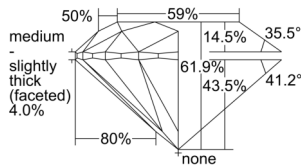

GIA®

FACSIMILE

GIA REPORT 6502454306

Verify this report at GIA.edu

GIA NATURAL DIAMOND DOSSIER®

September 19, 2024
GIA Report Number **6502454306**
Shape and Cutting Style ..... **Round Brilliant**
Measurements ..... **5.51 - 5.55 x 3.42 mm**

GRADING RESULTS

Carat Weight ..... **0.65 carat**
Color Grade ..... **F**
Clarity Grade **VS1**
Cut Grade ..... **Excellent**

ADDITIONAL GRADING INFORMATION

Polish ..... **Excellent**
Symmetry ..... **Excellent**
Fluorescence ..... **None**
Clarity Characteristics..... **Crystal, Feather, Needle, Pinpoint**
Inscription(s): **GIA 6502454306**

PROPORTIONS

Profile to actual proportions

GRADING SCALES

GIA COLOR SCALE	GIA CLARITY SCALE	GIA CUT SCALE	
D	FLAWLESS	EXCELLENT	
E	INTERNALLY FLAWLESS		
F		VVS₁	VERY GOOD
G	VVS₂		
H	VS₁	GOOD	
I	VS₂		
J	SI₁	FAIR	
K	SI₂		
L	I₁	POOR	
M	I₂		
N	I₃		
O			
P			
Q			
R			
S			
T			
U			
V			
W			
X			
Y			
Z