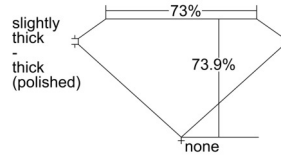

GIA®

FACSIMILE

GIA REPORT 6502454548

Verify this report at GIA.edu

GIA NATURAL DIAMOND DOSSIER®

September 19, 2024
GIA Report Number 6502454548
Shape and Cutting Style ..... Square Modified Brilliant
Measurements ..... 4.86 x 4.80 x 3.55 mm

GRADING RESULTS

Carat Weight ..... 0.76 carat
Color Grade ..... K
Clarity Grade VS1

ADDITIONAL GRADING INFORMATION

Polish ..... Excellent
Symmetry ..... Excellent
Fluorescence ..... None
Clarity Characteristics ..... Feather
Inscription(s): GIA 6502454548

PROPORTIONS

Profile not to actual proportions

GRADING SCALES

GIA COLOR SCALE		GIA CLARITY SCALE			
COLORLESS	D	VERY VERY SLIGHTLY INCLUDED	FLAWLESS		
	E		INTERNALLY FLAWLESS		
	F		VVS₁		
	NEAR COLORLESS	G	VERY SLIGHTLY INCLUDED	VVS₂	
		H		VS₁	
		FAINT	I	SLIGHTLY INCLUDED	VS₂
			J		SI₁
	LIGHT	K	INCLUDED	SI₂	
		L		I₁	
		M		I₂	
N		NOT GRADED	I₃		
O					
P					
Q					
R					
S					
T					
U					
V					
W					
X					
Y					
Z