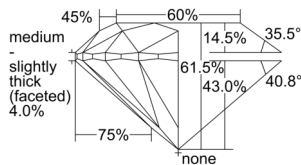

GIA®

FACSIMILE

GIA REPORT 6502454723

Verify this report at GIA.edu

GIA NATURAL DIAMOND DOSSIER®

September 20, 2024
GIA Report Number 6502454723
Shape and Cutting Style ..... Round Brilliant
Measurements ..... 4.65 - 4.67 x 2.86 mm

GRADING RESULTS

Carat Weight ..... 0.38 carat
Color Grade ..... F
Clarity Grade S11
Cut Grade ..... Excellent

ADDITIONAL GRADING INFORMATION

Polish ..... Excellent
Symmetry ..... Excellent
Fluorescence ..... None
Clarity Characteristics ..... Crystal, Feather
Inscription(s): GIA 6502454723

PROPORTIONS

Profile to actual proportions

GRADING SCALES

GIA COLOR SCALE	GIA CLARITY SCALE	GIA CUT SCALE	
D	FLAWLESS	EXCELLENT	
E	INTERNALLY FLAWLESS		
F		VVS₁	VERY GOOD
G	VVS₂		
H	VS₁	GOOD	
I	VS₂		
J	S1₁	FAIR	
K	S1₂		
L	I₁	POOR	
M	I₂		
N	I₃		
O			
P			
Q			
R			
S			
T			
U			
V			
W			
X			
Y			
Z