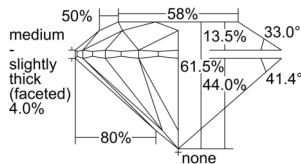

GIA®

FACSIMILE

GIA REPORT 6502454884

Verify this report at GIA.edu

GIA NATURAL DIAMOND DOSSIER®

September 19, 2024
GIA Report Number 6502454884
Shape and Cutting Style ..... Round Brilliant
Measurements ..... 4.48 - 4.51 x 2.76 mm

GRADING RESULTS

Carat Weight ..... 0.34 carat
Color Grade ..... F
Clarity Grade VS1
Cut Grade ..... Excellent

ADDITIONAL GRADING INFORMATION

Polish ..... Excellent
Symmetry ..... Excellent
Fluorescence ..... None
Clarity Characteristics ..... Cloud, Pinpoint
Inscription(s): GIA 6502454884

PROPORTIONS

Profile to actual proportions

GRADING SCALES

GIA COLOR SCALE	GIA CLARITY SCALE	GIA CUT SCALE	
D	FLAWLESS	EXCELLENT	
E	INTERNALLY FLAWLESS		
F		VVS₁	VERY GOOD
G	VVS₂		
H	VS₁	GOOD	
I	VS₂		
J	SI₁	FAIR	
K	SI₂		
L	I₁	POOR	
M	I₂		
N	I₃		
O			
P			
Q			
R			
S			
T			
U			
V			
W			
X			
Y			
Z