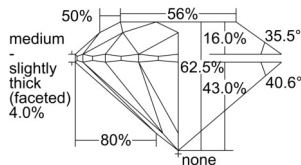

GIA®

FACSIMILE

GIA NATURAL DIAMOND DOSSIER®

September 23, 2024
GIA Report Number 6502454946
Shape and Cutting Style ..... Round Brilliant
Measurements ..... 5.36 - 5.39 x 3.36 mm

GRADING RESULTS

Carat Weight ..... 0.60 carat
Color Grade ..... H
Clarity Grade S11
Cut Grade ..... Excellent

ADDITIONAL GRADING INFORMATION

Polish ..... Excellent
Symmetry ..... Excellent
Fluorescence ..... Faint
Clarity Characteristics ..... Crystal, Feather
Inscription(s): GIA 6502454946

GIA REPORT 6502454946

Verify this report at GIA.edu

PROPORTIONS

Profile to actual proportions

GRADING SCALES

GIA COLOR SCALE	GIA CLARITY SCALE	GIA CUT SCALE
COLOURLESS	FLAWLESS	EXCELLENT
D	INTERNALLY FLAWLESS	
E	VVS₁	VERY GOOD
F		
G	VVS₂	
H	VS₁	GOOD
I		
J	VS₂	
K	SI₁	FAIR
L		
M	SI₂	
N	I₁	POOR
O		
P	I₂	
Q	I₃	
R		
S		
T		
U		
V		
W		
X		
Y		
Z