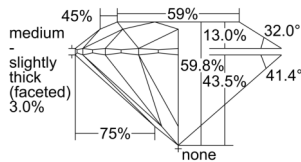

GIA®

FACSIMILE

GIA REPORT 6502455026

Verify this report at GIA.edu

GIA NATURAL DIAMOND DOSSIER®

September 20, 2024
GIA Report Number 6502455026
Shape and Cutting Style ..... Round Brilliant
Measurements ..... 4.38 - 4.41 x 2.63 mm

GRADING RESULTS

Carat Weight ..... 0.30 carat
Color Grade ..... E
Clarity Grade VS1
Cut Grade ..... Excellent

ADDITIONAL GRADING INFORMATION

Polish ..... Excellent
Symmetry ..... Excellent
Fluorescence ..... Faint
Clarity Characteristics ..... Cloud, Feather, Pinpoint
Inspection(s): GIA 6502455026

PROPORTIONS

Profile to actual proportions

GRADING SCALES

GIA COLOR SCALE	GIA CLARITY SCALE	GIA CUT SCALE
D	FLAWLESS	EXCELLENT
E	FLAWLESS	
F	INTERNALLY FLAWLESS	VERY GOOD
G	FLAWLESS	
H	VVS₁	GOOD
I	VVS₂	
J	VS₁	FAIR
K	VS₂	
L	SI₁	POOR
M	SI₂	
N	I₁	
O	I₂	
P	I₃	
Q		
R		
S		
T		
U		
V		
W		
X		
Y		
Z