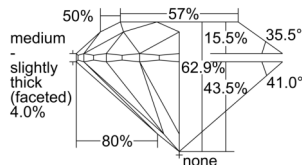

GIA®

FACSIMILE

GIA REPORT 6502455373

Verify this report at GIA.edu

GIA NATURAL DIAMOND DOSSIER®

September 23, 2024
GIA Report Number 6502455373
Shape and Cutting Style ..... Round Brilliant
Measurements ..... 5.61 - 5.65 x 3.54 mm

GRADING RESULTS

Carat Weight ..... 0.70 carat
Color Grade ..... G
Clarity Grade VS1
Cut Grade ..... Excellent

ADDITIONAL GRADING INFORMATION

Polish ..... Excellent
Symmetry ..... Excellent
Fluorescence ..... None
Clarity Characteristics..... Cloud, Crystal, Needle, Pinpoint
Inspection(s): GIA 6502455373

PROPORTIONS

Profile to actual proportions

GRADING SCALES

GIA COLOR SCALE	GIA CLARITY SCALE	GIA CUT SCALE	
D	FLAWLESS	EXCELLENT	
E	INTERNALLY FLAWLESS		
F		VVS₁	VERY GOOD
G	VVS₂		
H	VS₁	GOOD	
I	VS₂		
J	SI₁	FAIR	
K	SI₂		
L	I₁	POOR	
M			
N			
O	I₂		
P			
Q			
R	I₃		
S			
T			
U			
V			
W			
X			
Y			
Z