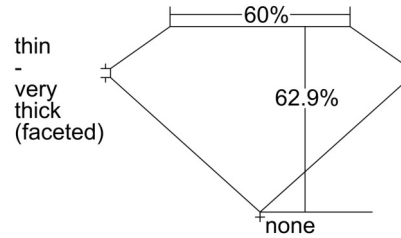

GIA NATURAL DIAMOND GRADING REPORT

September 20, 2024
 GIA Report Number 6502457105
 Shape and Cutting Style Oval Brilliant
 Measurements 10.13 x 7.05 x 4.44 mm

GRADING RESULTS

Carat Weight 2.02 carat
 Color Grade H
 Clarity Grade SI2

Profile not to actual proportions

CLARITY CHARACTERISTICS

KEY TO SYMBOLS*

-  Feather
-  Needle
-  Cloud
-  Natural
-  Crystal
-  Indented Natural

* Red symbols denote internal characteristics (inclusions). Green or black symbols denote external characteristics (blemishes). Diagram is an approximate representation of the diamond, and symbols shown indicate type, position, and approximate size of clarity characteristics. All clarity characteristics may not be shown. Details of finish are not shown.