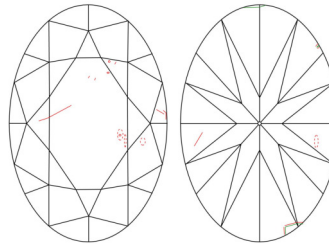

GIA NATURAL DIAMOND GRADING REPORT

September 20, 2024
 GIA Report Number 6502457105
 Shape and Cutting Style Oval Brilliant
 Measurements 10.13 x 7.05 x 4.44 mm

GRADING RESULTS

Carat Weight 2.02 carat
 Color Grade H
 Clarity Grade SI2

ADDITIONAL GRADING INFORMATION

Polish Excellent
 Symmetry Excellent
 Fluorescence None
 Inscription(s): GIA 6502457105

Comments: Additional clouds, pinpoints and internal graining are not shown.

PROPORTIONS

Profile not to actual proportions

CLARITY CHARACTERISTICS

KEY TO SYMBOLS*

-  Feather
-  Needle
-  Cloud
-  Natural
-  Crystal
-  Indented Natural

* Red symbols denote internal characteristics (inclusions). Green or black symbols denote external characteristics (blemishes). Diagram is an approximate representation of the diamond, and symbols shown indicate type, position, and approximate size of clarity characteristics. All clarity characteristics may not be shown. Details of finish are not shown.