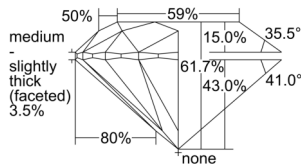

GIA®

FACSIMILE

GIA REPORT 6502457283

Verify this report at GIA.edu

GIA NATURAL DIAMOND DOSSIER®

September 19, 2024
GIA Report Number 6502457283
Shape and Cutting Style ..... Round Brilliant
Measurements ..... 5.11 - 5.15 x 3.17 mm

GRADING RESULTS

Carat Weight ..... 0.51 carat
Color Grade ..... E
Clarity Grade VS1
Cut Grade ..... Excellent

ADDITIONAL GRADING INFORMATION

Polish ..... Excellent
Symmetry ..... Excellent
Fluorescence ..... Medium Blue
Clarity Characteristics.....Crystal, Knot, Feather, Pinpoint
Inscription(s): GIA 6502457283

PROPORTIONS

Profile to actual proportions

GRADING SCALES

GIA COLOR SCALE	GIA CLARITY SCALE	GIA CUT SCALE	
D	FLAWLESS	EXCELLENT	
E	INTERNALLY FLAWLESS		
F		VVS₁	VERY GOOD
G	VVS₂		
H	VS₁	GOOD	
I	VS₂		
J	SI₁	FAIR	
K	SI₂		
L	I₁	POOR	
M			
N			
O	I₂		
P			
Q	I₃		
R			
S			
T			
U			
V			
W			
X			
Y			
Z