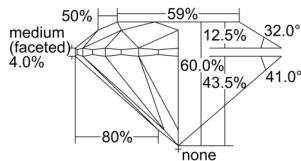

GIA®

FACSIMILE

GIA REPORT 6502458188

Verify this report at GIA.edu

GIA NATURAL DIAMOND DOSSIER®

September 19, 2024
GIA Report Number 6502458188
Shape and Cutting Style ..... Round Brilliant
Measurements ..... 5.16 - 5.18 x 3.10 mm

GRADING RESULTS

Carat Weight ..... 0.50 carat
Color Grade ..... D
Clarity Grade VS1
Cut Grade ..... Excellent

ADDITIONAL GRADING INFORMATION

Polish ..... Excellent
Symmetry ..... Excellent
Fluorescence ..... None
Clarity Characteristics ..... Cloud, Pinpoint
Inscription(s): GIA 6502458188

PROPORTIONS

Profile to actual proportions

GRADING SCALES

GIA COLOR SCALE	GIA CLARITY SCALE	GIA CUT SCALE	
D	FLAWLESS	EXCELLENT	
E	INTERNALLY FLAWLESS		
F		VVS₁	VERY GOOD
G	VVS₂		
H	VS₁	GOOD	
I	VS₂		
J	SI₁	FAIR	
K	SI₂		
L	I₁	POOR	
M	I₂		
N	I₃		
O			
P			
Q			
R			
S			
T			
U			
V			
W			
X			
Y			
Z