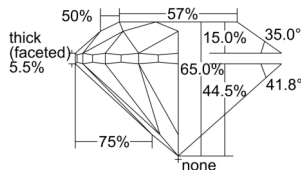

GIA®

FACSIMILE

GIA REPORT 6502458520

Verify this report at GIA.edu

GIA NATURAL DIAMOND DOSSIER®

September 23, 2024
GIA Report Number 6502458520
Shape and Cutting Style ..... Round Brilliant
Measurements ..... 4.18 - 4.21 x 2.73 mm

GRADING RESULTS

Carat Weight ..... 0.30 carat
Color Grade I
Clarity Grade VS2
Cut Grade ..... Good

ADDITIONAL GRADING INFORMATION

Polish ..... Excellent
Symmetry ..... Excellent
Fluorescence ..... Faint
Clarity Characteristics ..... Crystal
Inscription(s): GIA 6502458520

PROPORTIONS

Profile to actual proportions