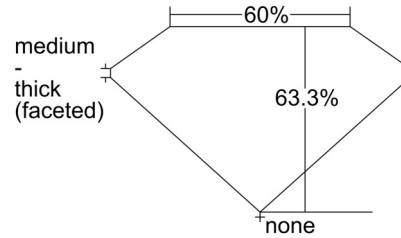

PROPORTIONS

Profile not to actual proportions