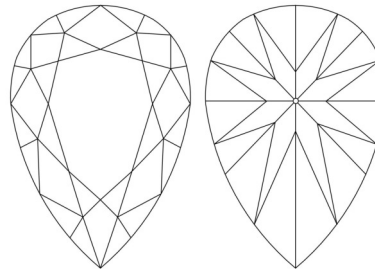

GIA NATURAL DIAMOND GRADING REPORT

September 26, 2024

GIA Report Number ..... 6502458863

Shape and Cutting Style ..... Pear Brilliant

Measurements ..... 8.06 x 4.88 x 3.09 mm

GRADING RESULTS

Carat Weight ..... 0.71 carat

Comments: Minor details of polish are not shown.

\* This diamond has been treated by one or more processes to change its color.

PROPORTIONS

Profile not to actual proportions

CLARITY CHARACTERISTICS

GRADING SCALES

GIA COLOR SCALE		GIA CLARITY SCALE	
COLOURLESS	D	NEAR COLOURLESS	FLAWLESS
	E		INTERNALLY FLAWLESS
	F		VERY VERY SLIGHTLY INCLUDED
G	VVS <sub>2</sub>		
FANT	H	VERY SLIGHTLY INCLUDED	VS <sub>1</sub>
	I		VS <sub>2</sub>
	J		SLIGHTLY INCLUDED
K	SI <sub>2</sub>		
VERY LIGHT	L	INCLUDED	I <sub>1</sub>
	M		I <sub>2</sub>
	N		I <sub>3</sub>
	O		
	P		
	Q		
	R		
LIGHT	S		
	T		
	U		
	V		
	W		
	X		
Y			
Z			