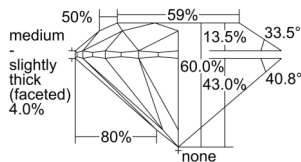

GIA®

FACSIMILE

GIA REPORT 6502460923

Verify this report at GIA.edu

GIA NATURAL DIAMOND DOSSIER®

October 10, 2024
GIA Report Number 6502460923
Shape and Cutting Style ..... Round Brilliant
Measurements ..... 4.10 - 4.12 x 2.47 mm

GRADING RESULTS

Carat Weight ..... 0.25 carat
Color Grade ..... F
Clarity Grade VS1
Cut Grade ..... Excellent

ADDITIONAL GRADING INFORMATION

Polish ..... Excellent
Symmetry ..... Excellent
Fluorescence ..... None
Clarity Characteristics ..... Needle
Inscription(s): GIA 6502460923

PROPORTIONS

Profile to actual proportions

GRADING SCALES

GIA COLOR SCALE	GIA CLARITY SCALE	GIA CUT SCALE	
D	FLAWLESS	EXCELLENT	
E	INTERNALLY FLAWLESS		
F		VVS₁	VERY GOOD
G	VVS₂		
H	VS₁	GOOD	
I	VS₂		
J	SI₁	FAIR	
K	SI₂		
L	I₁	POOR	
M			
N			
O	I₂		
P			
Q			
R	I₃		
S			
T			
U			
V			
W			
X			
Y			
Z