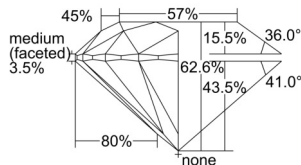

GIA®

FACSIMILE

GIA REPORT 6502462459

Verify this report at GIA.edu

GIA NATURAL DIAMOND DOSSIER®

September 23, 2024
GIA Report Number 6502462459
Shape and Cutting Style ..... Round Brilliant
Measurements ..... 4.81 - 4.84 x 3.02 mm

GRADING RESULTS

Carat Weight ..... 0.43 carat
Color Grade I
Clarity Grade VVS1
Cut Grade ..... Excellent

ADDITIONAL GRADING INFORMATION

Polish ..... Excellent
Symmetry ..... Excellent
Fluorescence ..... None
Clarity Characteristics ..... Cloud, Pinpoint, Feather
Inscription(s): GIA 6502462459

PROPORTIONS

Profile to actual proportions

GRADING SCALES

GIA COLOR SCALE	GIA CLARITY SCALE	GIA CUT SCALE	
D	FLAWLESS	EXCELLENT	
E	INTERNALLY FLAWLESS		
F		VVS₁	VERY GOOD
G	VVS₂		
H	VS₁	GOOD	
I	VS₂		
J	SI₁	FAIR	
K	SI₂		
L	I₁	POOR	
M			
N			
O	I₂		
P			
Q			
R	I₃		
S			
T			
U			
V			
W			
X			
Y			
Z