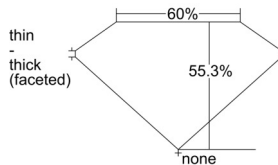

GIA®

FACSIMILE

GIA REPORT 6502462658

Verify this report at GIA.edu

GIA NATURAL DIAMOND DOSSIER®

September 20, 2024
GIA Report Number 6502462658
Shape and Cutting Style ..... Heart Brilliant
Measurements ..... 4.92 x 5.38 x 2.98 mm

GRADING RESULTS

Carat Weight ..... 0.45 carat
Color Grade ..... D
Clarity Grade ..... Internally Flawless

ADDITIONAL GRADING INFORMATION

Polish ..... Excellent
Symmetry ..... Very Good
Fluorescence ..... None
Clarity Characteristics ..... Minor Details of Polish
Inscription(s): GIA 6502462658

PROPORTIONS

Profile not to actual proportions

GRADING SCALES

GIA COLOR SCALE		GIA CLARITY SCALE			
COLORLESS	D	VERY VERY SLIGHTLY INCLUDED	FLAWLESS		
	E		INTERNALLY FLAWLESS		
	F	VERY SLIGHTLY INCLUDED	VVS₁		
	G		VVS₂		
	H		VS₁		
	NEAR COLORLESS	I	SLIGHTLY INCLUDED	VS₂	
		J		SI₁	
		FAINT	K	INCLUDED	SI₂
			L		I₁
			M		I₂
VERT LIGHT	N	LIGHT	I₃		
	O				
	P				
	Q				
	R