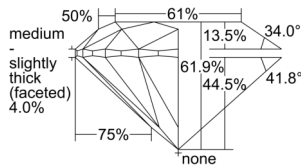

GIA®

FACSIMILE

GIA REPORT 6502462872

Verify this report at GIA.edu

GIA NATURAL DIAMOND DOSSIER®

September 20, 2024
GIA Report Number 6502462872
Shape and Cutting Style ..... Round Brilliant
Measurements ..... 5.19 - 5.24 x 3.23 mm

GRADING RESULTS

Carat Weight ..... 0.54 carat
Color Grade ..... D
Clarity Grade VVS1
Cut Grade ..... Excellent

ADDITIONAL GRADING INFORMATION

Polish ..... Excellent
Symmetry ..... Excellent
Fluorescence ..... None
Clarity Characteristics ..... Pinpoint, Feather
Inscription(s): GIA 6502462872

PROPORTIONS

Profile to actual proportions