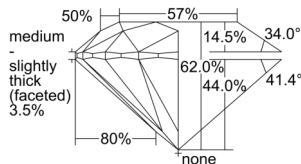

GIA®

FACSIMILE

GIA REPORT 6502463264

Verify this report at GIA.edu

GIA NATURAL DIAMOND DOSSIER®

September 23, 2024
GIA Report Number 6502463264
Shape and Cutting Style ..... Round Brilliant
Measurements ..... 5.14 - 5.17 x 3.19 mm

GRADING RESULTS

Carat Weight ..... 0.52 carat
Color Grade ..... G
Clarity Grade VS1
Cut Grade ..... Excellent

ADDITIONAL GRADING INFORMATION

Polish ..... Excellent
Symmetry ..... Excellent
Fluorescence ..... None
Clarity Characteristics..... Cloud, Crystal, Needle, Pinpoint
Inscription(s): GIA 6502463264

PROPORTIONS

Profile to actual proportions

GRADING SCALES

GIA COLOR SCALE	GIA CLARITY SCALE	GIA CUT SCALE	
D	FLAWLESS	EXCELLENT	
E	INTERNALLY FLAWLESS		
F		VVS₁	VERY GOOD
G	VVS₂		
H	VS₁	GOOD	
I	VS₂		
J	SI₁	FAIR	
K	SI₂		
L	I₁	POOR	
M			
N			
O	I₂		
P			
Q	I₃		
R			
S			
T			
U			
V			
W			
X			
Y			
Z