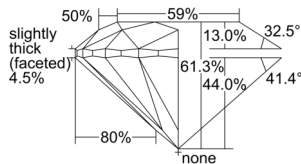

GIA®

FACSIMILE

GIA REPORT 6502463386

Verify this report at GIA.edu

GIA NATURAL DIAMOND DOSSIER®

September 20, 2024
GIA Report Number **6502463386**
Shape and Cutting Style ..... **Round Brilliant**
Measurements ..... **3.63 - 3.65 x 2.23 mm**

GRADING RESULTS

Carat Weight ..... **0.18 carat**
Color Grade ..... **F**
Clarity Grade **VS1**
Cut Grade ..... **Excellent**

ADDITIONAL GRADING INFORMATION

Polish ..... **Excellent**
Symmetry ..... **Excellent**
Fluorescence ..... **None**
Clarity Characteristics ..... **Feather**
Inscription(s): **GIA 6502463386**

PROPORTIONS

Profile to actual proportions

GRADING SCALES

GIA COLOR SCALE	GIA CLARITY SCALE	GIA CUT SCALE	
D	FLAWLESS	EXCELLENT	
E	INTERNALLY FLAWLESS		
F		VVS₁	VERY GOOD
G	VVS₂		
H	VS₁	GOOD	
I	VS₂		
J	SI₁	FAIR	
K	SI₂		
L	I₁	POOR	
M			
N			
O	I₂		
P			
Q	I₃		
R			
S			
T			
U			
V			
W			
X			
Y			
Z