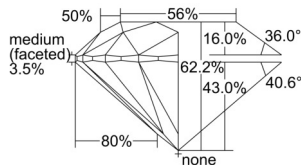

GIA®

FACSIMILE

GIA REPORT 6502463438

Verify this report at GIA.edu

GIA NATURAL DIAMOND DOSSIER®

September 23, 2024
GIA Report Number **6502463438**
Shape and Cutting Style ..... **Round Brilliant**
Measurements ..... **5.12 - 5.16 x 3.20 mm**

GRADING RESULTS

Carat Weight ..... **0.52 carat**
Color Grade ..... **H**
Clarity Grade **VS1**
Cut Grade ..... **Excellent**

ADDITIONAL GRADING INFORMATION

Polish ..... **Excellent**
Symmetry ..... **Excellent**
Fluorescence ..... **None**
Clarity Characteristics ..... **Crystal, Feather, Pinpoint**
Inscription(s): **GIA 6502463438**

PROPORTIONS

Profile to actual proportions

GRADING SCALES

GIA COLOR SCALE	GIA CLARITY SCALE	GIA CUT SCALE	
D	FLAWLESS	EXCELLENT	
E	INTERNALLY FLAWLESS		
F		VVS₁	VERY GOOD
G	VVS₂		
H	VS₁	GOOD	
I	VS₂		
J	SI₁	FAIR	
K	SI₂		
L	I₁	POOR	
M			
N			
O	I₂		
P			
Q	I₃		
R			
S			
T			
U			
V			
W			
X			
Y			
Z