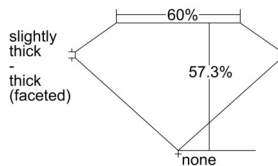

GIA®

FACSIMILE

GIA REPORT 6502464859

Verify this report at GIA.edu

GIA NATURAL DIAMOND DOSSIER®

September 20, 2024
GIA Report Number 6502464859
Shape and Cutting Style ..... Pear Brilliant
Measurements ..... 7.70 x 4.72 x 2.70 mm

GRADING RESULTS

Carat Weight ..... 0.60 carat
Color Grade ..... D
Clarity Grade VS1

ADDITIONAL GRADING INFORMATION

Polish ..... Excellent
Symmetry ..... Very Good
Fluorescence ..... None
Clarity Characteristics ..... Crystal, Needle, Pinpoint
Inscription(s): GIA 6502464859

PROPORTIONS

Profile not to actual proportions

GRADING SCALES

GIA COLOR SCALE		GIA CLARITY SCALE		
NEAR COLORLESS	D	VERY VERY SLIGHTLY INCLUDED	FLAWLESS	
	E		INTERNALLY FLAWLESS	
	F	VERY SLIGHTLY INCLUDED	VS₁	
	G		VS₂	
	H		VS₁	
	FAINT	I	SLIGHTLY INCLUDED	SI₁
		J		SI₂
		K	INCLUDED	I₁
		L		I₂
		M		I₃
N				
VERT LIGHT	O			
	P			
	Q			
	R			
	S			
	T			
LIGHT	U			
	V			
	W			
	X			
	Y			
	Z