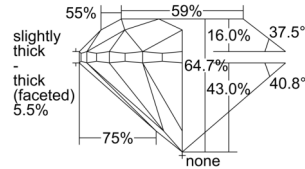

GIA®

FACSIMILE

GIA REPORT 6502466763

Verify this report at gia.edu

GIA NATURAL DIAMOND DOSSIER®

September 20, 2024
GIA Report Number 6502466763
Shape and Cutting Style ..... Round Brilliant
Measurements ..... 5.46 - 5.54 x 3.56 mm

GRADING RESULTS

Carat Weight ..... 0.70 carat
Color Grade I
Clarity Grade VVS1
Cut Grade ..... Very Good

ADDITIONAL GRADING INFORMATION

Polish ..... Excellent
Symmetry ..... Very Good
Fluorescence ..... Medium Blue
Clarity Characteristics..... Pinpoint, Feather, Indented Natural
Inscription(s): GIA 6502466763

PROPORTIONS

Profile to actual proportions

GRADING SCALES

GIA COLOR SCALE	GIA CLARITY SCALE	GIA CUT SCALE	
D	FLAWLESS	EXCELLENT	
E	INTERNALLY FLAWLESS		
F		VVS₁	VERY GOOD
G	VVS₂		
H	VS₁	GOOD	
I	VS₂		
J	SI₁	FAIR	
K	SI₂		
L	I₁	POOR	
M			
N			
O	I₂		
P			
Q	I₃		
R			
S			
T			
U			
V			
W			
X			
Y			
Z