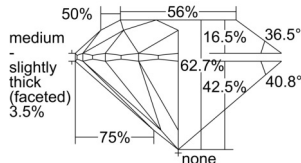

GIA®

FACSIMILE

GIA REPORT 6502468588

Verify this report at [GIA.edu](https://reportcheck.gia.edu)

GIA NATURAL DIAMOND DOSSIER®

September 23, 2024
GIA Report Number **6502468588**
Shape and Cutting Style ..... **Round Brilliant**
Measurements ..... **5.04 - 5.07 x 3.17 mm**

GRADING RESULTS

Carat Weight ..... **0.50 carat**
Color Grade ..... **F**
Clarity Grade **VS2**
Cut Grade ..... **Excellent**

ADDITIONAL GRADING INFORMATION

Polish ..... **Excellent**
Symmetry ..... **Excellent**
Fluorescence ..... **None**
Clarity Characteristics ..... **Cloud, Crystal, Feather**
Inscription(s): **GIA 6502468588**

PROPORTIONS

Profile to actual proportions

GRADING SCALES

GIA COLOR SCALE	GIA CLARITY SCALE	GIA CUT SCALE
D	FLAWLESS	EXCELLENT
E	INTERNALLY FLAWLESS	
F	VVS₁	VERY GOOD
G		
H	VS₁	GOOD
I		
J	VS₂	FAIR
K		
L	SI₁	POOR
M		
N	I₁	
O		
P	I₂	
Q		
R	I₃	
S		
T		
U		
V		
W		
X		
Y		
Z