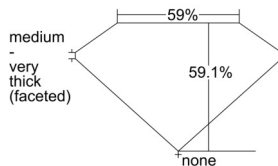

GIA®

FACSIMILE

GIA REPORT 6502469017

Verify this report at GIA.edu

GIA NATURAL DIAMOND DOSSIER®

September 20, 2024
GIA Report Number 6502469017
Shape and Cutting Style ..... Heart Brilliant
Measurements ..... 4.64 x 5.43 x 3.21 mm

GRADING RESULTS

Carat Weight ..... 0.50 carat
Color Grade ..... G
Clarity Grade VS2

ADDITIONAL GRADING INFORMATION

Polish ..... Excellent
Symmetry ..... Very Good
Fluorescence ..... None
Clarity Characteristics ..... Cloud, Crystal
Inscription(s): GIA 6502469017

PROPORTIONS

Profile not to actual proportions

GRADING SCALES

GIA COLOR SCALE		GIA CLARITY SCALE	
NEAR COLORLESS	D	VERY VERY SLIGHTLY INCLUDED	FLAWLESS
	E		INTERNALLY FLAWLESS
	F		VVS₁
	G		VVS₂
	H		VS₁
	I		VS₂
	J		SI₁
	K		SI₂
	L		I₁
	M		I₂
FAINT	N	SLIGHTLY INCLUDED	I₃
	O		
	P		
	Q		
VERY LIGHT	R	INCLUDED	
	S		
	T		
	U		
	V		
	W		
	X		
	Y		
LIGHT	Z