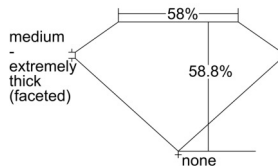

GIA®

FACSIMILE

GIA REPORT 6502469031

Verify this report at GIA.edu

GIA NATURAL DIAMOND DOSSIER®

September 20, 2024
GIA Report Number 6502469031
Shape and Cutting Style ..... Heart Brilliant
Measurements ..... 4.72 x 5.52 x 3.25 mm

GRADING RESULTS

Carat Weight ..... 0.50 carat
Color Grade ..... D
Clarity Grade VS2

ADDITIONAL GRADING INFORMATION

Polish ..... Excellent
Symmetry ..... Very Good
Fluorescence ..... None
Clarity Characteristics ..... Crystal
Inscription(s): GIA 6502469031

PROPORTIONS

Profile not to actual proportions

GRADING SCALES

GIA COLOR SCALE		GIA CLARITY SCALE			
COLORLESS	D	VERY VERY SLIGHTLY INCLUDED	FLAWLESS		
	E		INTERNALLY FLAWLESS		
	F	VERY SLIGHTLY INCLUDED	VVS₁		
	G		VVS₂		
	H		VS₁		
	NEAR COLORLESS	I	SLIGHTLY INCLUDED	VS₂	
		J		SI₁	
		FAINT	K	INCLUDED	SI₂
			L		I₁
			M		I₂
VERT LIGHT	N	LIGHT	I₃		
	O				
	P				
	Q				
	R				
	S				
	T