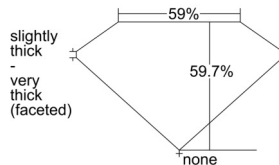

GIA®

FACSIMILE

GIA REPORT 6502469078

Verify this report at GIA.edu

GIA NATURAL DIAMOND DOSSIER®

September 20, 2024
GIA Report Number 6502469078
Shape and Cutting Style ..... Heart Brilliant
Measurements ..... 5.32 x 6.17 x 3.68 mm

GRADING RESULTS

Carat Weight ..... 0.71 carat
Color Grade L
Clarity Grade VS2

ADDITIONAL GRADING INFORMATION

Polish ..... Excellent
Symmetry ..... Excellent
Fluorescence ..... None
Clarity Characteristics ..... Feather
Inscription(s): GIA 6502469078

PROPORTIONS

Profile not to actual proportions

GRADING SCALES

GIA COLOR SCALE		GIA CLARITY SCALE			
COLORLESS	D	VERY VERY SLIGHTLY INCLUDED	FLAWLESS		
	E		INTERNALLY FLAWLESS		
	F		VVS₁		
	G		VVS₂		
	NEAR COLORLESS	H	VERY SLIGHTLY INCLUDED	VS₁	
		I		VS₂	
		FAINT	J	SLIGHTLY INCLUDED	SI₁
			K		SI₂
	L		I₁		
	M		I₂		
N	I₃				
P					
VERT LIGHT	Q	INCLUDED			
	R				
	S				
	T				
	U				
	V				
LIGHT	W				
	X				
	Y				
	Z