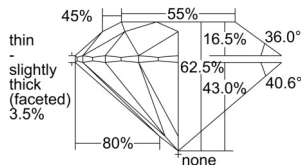

GIA®

FACSIMILE

GIA REPORT 6502469371

Verify this report at GIA.edu

GIA NATURAL DIAMOND DOSSIER®

September 23, 2024
GIA Report Number 6502469371
Shape and Cutting Style ..... Round Brilliant
Measurements ..... 4.85 - 4.88 x 3.04 mm

GRADING RESULTS

Carat Weight ..... 0.44 carat
Color Grade ..... F
Clarity Grade VS1
Cut Grade ..... Excellent

ADDITIONAL GRADING INFORMATION

Polish ..... Excellent
Symmetry ..... Excellent
Fluorescence ..... None
Clarity Characteristics..... Crystal, Cloud, Feather, Pinpoint
Inscription(s): GIA 6502469371

PROPORTIONS

Profile to actual proportions

GRADING SCALES

GIA COLOR SCALE	GIA CLARITY SCALE	GIA CUT SCALE
COLOURLESS D	FLAWLESS	EXCELLENT
E	INTERNALLY FLAWLESS	
F	VVS₁	VERY GOOD
G		
H	VS₁	GOOD
I		
J	VS₂	FAIR
K		
L	SI₁	POOR
M		
N	I₁	
O		
P	I₂	
Q		
R	I₃	
S		
T		
U		
V		
W		
X		
Y		
Z