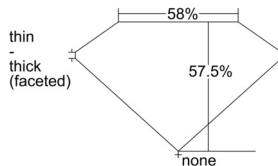

GIA®

FACSIMILE

GIA REPORT 6502470063

Verify this report at GIA.edu

GIA NATURAL DIAMOND DOSSIER®

September 20, 2024
GIA Report Number 6502470063
Shape and Cutting Style ..... Heart Brilliant
Measurements ..... 5.45 x 6.23 x 3.58 mm

GRADING RESULTS

Carat Weight ..... 0.70 carat
Color Grade ..... G
Clarity Grade VVS2

ADDITIONAL GRADING INFORMATION

Polish ..... Excellent
Symmetry ..... Excellent
Fluorescence ..... None
Clarity Characteristics ..... Needle, Feather
Inscription(s): GIA 6502470063

PROPORTIONS

Profile not to actual proportions

GRADING SCALES

GIA COLOR SCALE		GIA CLARITY SCALE	
COLORLESS	D	VERY VERY SLIGHTLY INCLUDED	FLAWLESS
	E		INTERNALLY FLAWLESS
	F		VVS₁
	G		VVS₂
	H		VS₁
	I		VS₂
	J		SI₁
	K		SI₂
	L		I₁
	M		I₂
NEAR COLORLESS	N	SLIGHTLY INCLUDED	I₃
	O		
	P		
	Q		
FAINT	R		
	S		
	T		
	U		
VERY LIGHT	V		
	W		
	X		
	Y		
LIGHT	Z