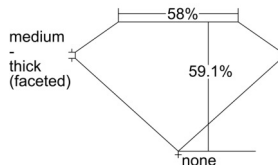

GIA®

FACSIMILE

GIA REPORT 6502470932

Verify this report at GIA.edu

GIA NATURAL DIAMOND DOSSIER®

September 20, 2024
GIA Report Number 6502470932
Shape and Cutting Style ..... Heart Brilliant
Measurements ..... 4.78 x 5.53 x 3.27 mm

GRADING RESULTS

Carat Weight ..... 0.51 carat
Color Grade ..... E
Clarity Grade SI2

ADDITIONAL GRADING INFORMATION

Polish ..... Excellent
Symmetry ..... Very Good
Fluorescence ..... None
Clarity Characteristics ..... Feather, Crystal, Cloud
Inscription(s): GIA 6502470932

PROPORTIONS

Profile not to actual proportions

GRADING SCALES

GIA COLOR SCALE		GIA CLARITY SCALE			
COLORLESS	D	VERY VERY SLIGHTLY INCLUDED	FLAWLESS		
	E		INTERNALLY FLAWLESS		
	F	VERY SLIGHTLY INCLUDED	VVS₁		
	G		VVS₂		
	H		VS₁		
	NEAR COLORLESS	I	SLIGHTLY INCLUDED	VS₂	
		J		SI₁	
		FAINT	K	INCLUDED	SI₂
			L		I₁
			M		I₂
VERT LIGHT	N	LIGHT	I₃		
	O				
	P				
	Q				
	R