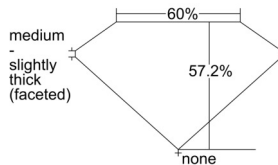

GIA®

FACSIMILE

GIA REPORT 6502470947

Verify this report at GIA.edu

GIA NATURAL DIAMOND DOSSIER®

September 23, 2024
GIA Report Number 6502470947
Shape and Cutting Style ..... Heart Brilliant
Measurements ..... 4.91 x 5.65 x 3.23 mm

GRADING RESULTS

Carat Weight ..... 0.50 carat
Color Grade ..... D
Clarity Grade SI1

ADDITIONAL GRADING INFORMATION

Polish ..... Excellent
Symmetry ..... Excellent
Fluorescence ..... None
Clarity Characteristics ..... Feather
Inscription(s): GIA 6502470947

PROPORTIONS

Profile not to actual proportions

GRADING SCALES

GIA COLOR SCALE		GIA CLARITY SCALE	
NEAR COLORLESS	D	VERY VERY SLIGHTLY INCLUDED	FLAWLESS
	E		INTERNALLY FLAWLESS
	F		VVS₁
	G		VVS₂
	H		VS₁
	I		VS₂
	J		SI₁
	K		SI₂
	L		I₁
	M		I₂
FAINT	N	SLIGHTLY INCLUDED	I₃
	O		
	P		
	Q		
VERT LIGHT	R	INCLUDED	
	S		
	T		
	U		
	V		
	W		
	X		
	Y		
LIGHT	Z