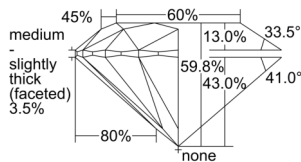

GIA®

FACSIMILE

GIA REPORT 6502472541

Verify this report at GIA.edu

GIA NATURAL DIAMOND DOSSIER®

September 23, 2024
GIA Report Number 6502472541
Shape and Cutting Style ..... Round Brilliant
Measurements ..... 3.71 - 3.73 x 2.22 mm

GRADING RESULTS

Carat Weight ..... 0.19 carat
Color Grade ..... G
Clarity Grade VVS2
Cut Grade ..... Excellent

ADDITIONAL GRADING INFORMATION

Polish ..... Excellent
Symmetry ..... Excellent
Fluorescence ..... None
Clarity Characteristics ..... Pinpoint, Cloud
Inscription(s): GIA 6502472541

PROPORTIONS

Profile to actual proportions

GRADING SCALES

GIA COLOR SCALE	GIA CLARITY SCALE	GIA CUT SCALE	
D	FLAWLESS	EXCELLENT	
E	INTERNALLY FLAWLESS		
F		VVS₁	VERY GOOD
G	VVS₂		
H	VS₁	GOOD	
I	VS₂		
J	SI₁	FAIR	
K	SI₂		
L	I₁	POOR	
M			
N			
O	I₂		
P			
Q			
R	I₃		
S			
T			
U			
V			
W			
X			
Y			
Z