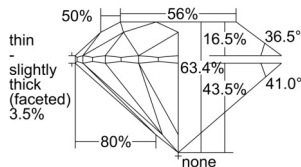

GIA®

FACSIMILE

GIA REPORT 6502473547

Verify this report at GIA.edu

GIA NATURAL DIAMOND DOSSIER®

September 20, 2024
GIA Report Number 6502473547
Shape and Cutting Style ..... Round Brilliant
Measurements ..... 5.31 - 5.38 x 3.39 mm

GRADING RESULTS

Carat Weight ..... 0.60 carat
Color Grade ..... G
Clarity Grade VS2
Cut Grade ..... Excellent

ADDITIONAL GRADING INFORMATION

Polish ..... Excellent
Symmetry ..... Very Good
Fluorescence ..... None
Clarity Characteristics..... Cloud, Crystal, Indented Natural
Inscription(s): GIA 6502473547

PROPORTIONS

Profile to actual proportions

GRADING SCALES

GIA COLOR SCALE	GIA CLARITY SCALE	GIA CUT SCALE	
D	FLAWLESS	EXCELLENT	
E	INTERNALLY FLAWLESS		
F		VVS₁	VERY GOOD
G	VVS₂		
H	VS₁	GOOD	
I	VS₂		
J	SI₁	FAIR	
K	SI₂		
L	I₁	POOR	
M	I₂		
N	I₃		
O			
P			
Q			
R			
S			
T			
U			
V			
W			
X			
Y			
Z