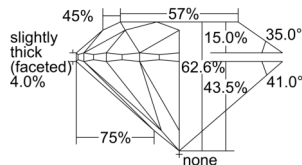

GIA®

FACSIMILE

GIA REPORT 6502475730

Verify this report at GIA.edu

GIA NATURAL DIAMOND DOSSIER®

September 24, 2024
GIA Report Number **6502475730**
Shape and Cutting Style ..... **Round Brilliant**
Measurements ..... **5.79 - 5.81 x 3.63 mm**

GRADING RESULTS

Carat Weight ..... **0.76 carat**
Color Grade ..... **F**
Clarity Grade **VVS2**
Cut Grade ..... **Excellent**

ADDITIONAL GRADING INFORMATION

Polish ..... **Excellent**
Symmetry ..... **Excellent**
Fluorescence ..... **None**
Clarity Characteristics ..... **Pinpoint, Cloud**
Inscription(s): **GIA 6502475730**

PROPORTIONS

Profile to actual proportions

GRADING SCALES

GIA COLOR SCALE	GIA CLARITY SCALE	GIA CUT SCALE	
D	FLAWLESS	EXCELLENT	
E	INTERNALLY FLAWLESS		
F		VVS₁	VERY GOOD
G	VVS₂		
H	VS₁	GOOD	
I	VS₂		
J	SI₁	FAIR	
K	SI₂		
L	I₁	POOR	
M	I₂		
N	I₃		
O			
P			
Q			
R			
S			
T			
U			
V			
W			
X			
Y			
Z