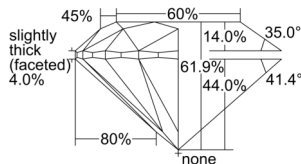

GIA®

FACSIMILE

GIA REPORT 6502476386

Verify this report at GIA.edu

GIA NATURAL DIAMOND DOSSIER®

September 23, 2024
GIA Report Number **6502476386**
Shape and Cutting Style ..... **Round Brilliant**
Measurements ..... **5.67 - 5.69 x 3.52 mm**

GRADING RESULTS

Carat Weight ..... **0.70 carat**
Color Grade ..... **G**
Clarity Grade **VS2**
Cut Grade ..... **Excellent**

ADDITIONAL GRADING INFORMATION

Polish ..... **Very Good**
Symmetry ..... **Excellent**
Fluorescence ..... **Faint**
Clarity Characteristics ..... **Crystal, Cloud**
Inscription(s): **GIA 6502476386**

PROPORTIONS

Profile to actual proportions

GRADING SCALES

GIA COLOR SCALE	GIA CLARITY SCALE	GIA CUT SCALE	
D	FLAWLESS	EXCELLENT	
E	INTERNALLY FLAWLESS		
F		VVS₁	VERY GOOD
G	VVS₂		
H	VS₁	GOOD	
I	VS₂		
J	SI₁	FAIR	
K	SI₂		
L	I₁	POOR	
M	I₂		
N	I₃		
O			
P			
Q			
R			
S			
T			
U			
V			
W			
X			
Y			
Z